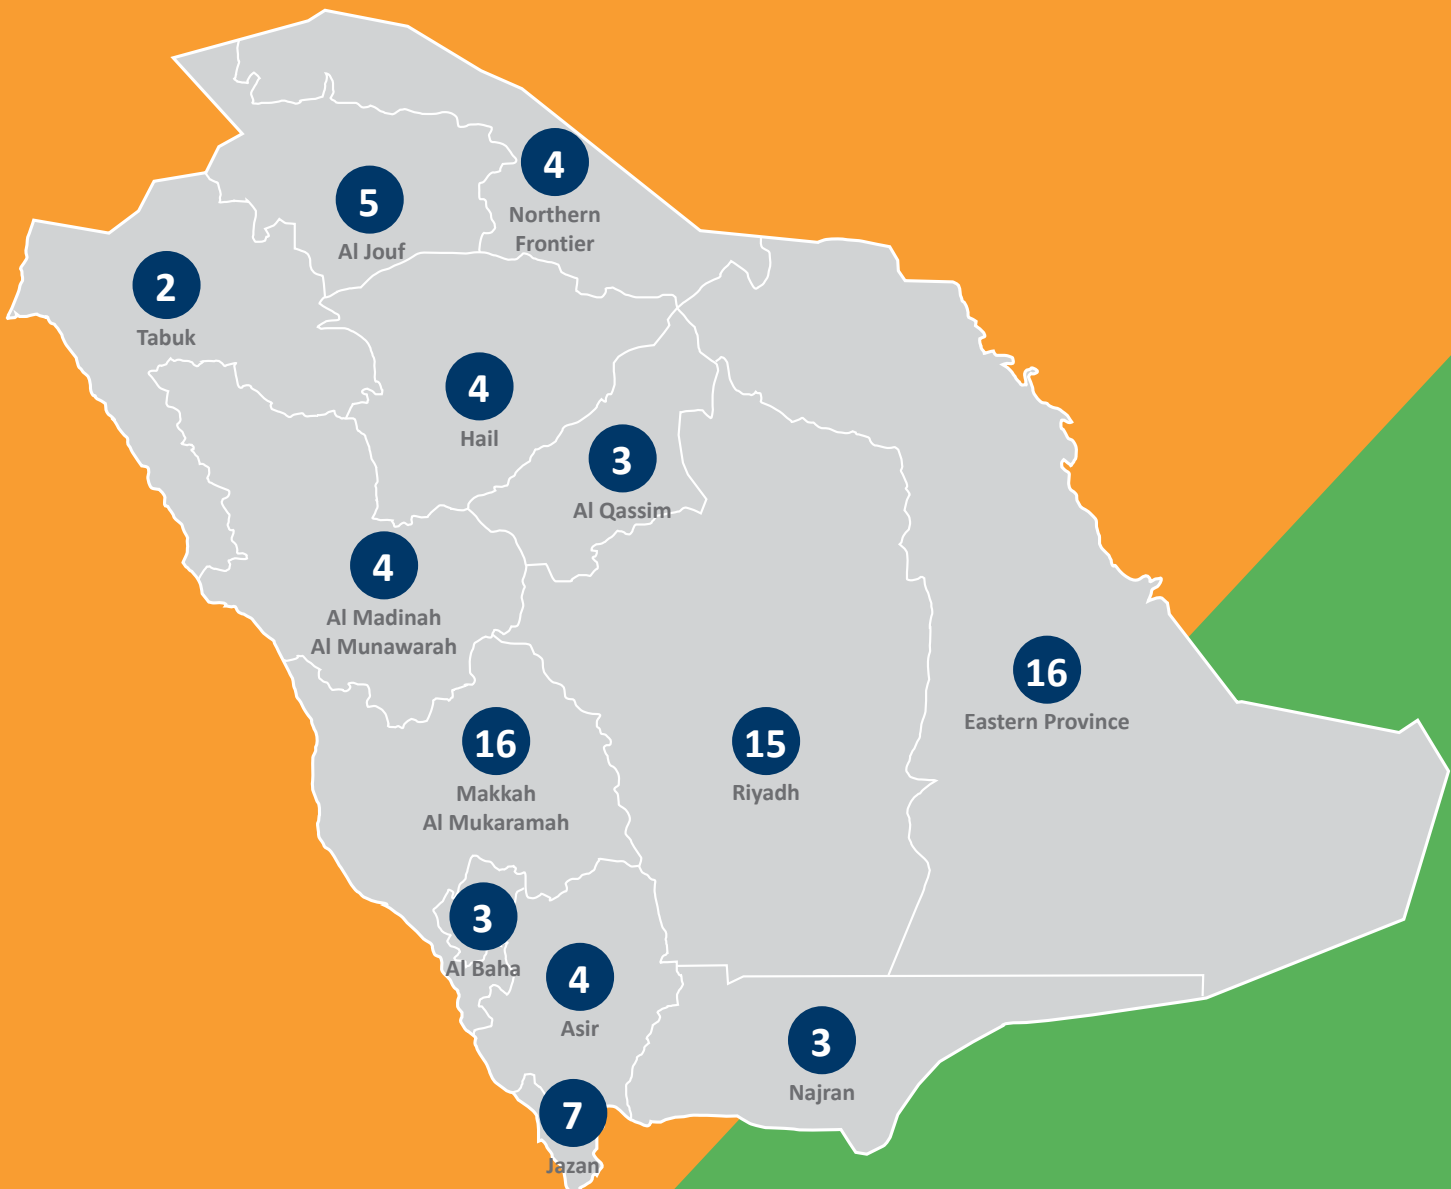

Our touchpoints

22

Branches

40

Job placement centres

7

Tele-job placement centres

9

University recruitment offices

8

Recruitment fairs (Liqaat)

HRDF provides its services in employment and training support to empower HRDF's beneficiaries in the private sector through its branches, job-placement centres, recruitment centres, and other touchpoints in the Kingdom.

Branches

Job placement centres

Tele-job placement centres

University recruitment offices

Recruitment fairs (Liqaat)

Channels	Male	Female	Male	Female	Female	Male	Female	Male	Female
Riyadh	1	2	3	4	–	1	2	1	1
Makkah Al Mukaramah	1	3	5	5	–	–	–	1	1
Al Madinah Al Munawarah	–	2	1	1	–	–	–	–	–
Eastern Region	–	3	4	5	–	1	1	1	1
Al Qassim	–	1	1	–	1	–	–	–	–
Hail	–	1	1	–	–	1	1	–	–
Tabuk	–	1	1	–	–	–	–	–	–
Al Jouf	–	1	2	–	2	–	–	–	–
Northern Frontier	1	–	2	–	1	–	–	–	–
Asir	2	–	1	1	–	–	–	–	–
Jazan	–	1	1	–	1	1	1	1	1
Najran	1	–	1	–	1	–	–	–	–
Al Baha	1	–	1	–	1	–	–	–	–
Total	7	15	24	16	7	4	5	4	4